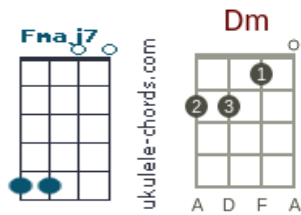

Up On The Roof

key:C, artist: Kenny Lynch writer:Gerry Goffin and Carole King

Strum: 4/4 D Du Du Du

Intro: [C] [Am] [F] [Dm] [C]

When [C] this old world starts [Am] getting me down and
[F] people are much too [G7] much... for me to [C] take [F]// [G7]//
I [C] climb right up to the [Am] top of the stairs and [F] all my cares just
[Dm] drift... [G7] right into [C] space [C7]

[F] On the roof it's as [Dm] peaceful as can [Fmaj7] be [Dm]
and [Am] there the world be-[Em]low don't bother [Dm7] me [G7]

So when [C] I come home feeling [Am] tired and beat
I [F] go up where the [G7] air... is fresh and [C] sweet [F]// [G7]//
I [C] get far away from the [Am] hustling crowds and [F] all the rat race
[Dm] noise..... [G7] down in the [C] street [C7]

[F] On the roof that's the [Dm] only place I [Fmaj7] know [Dm]
Where [Am] you just have to [Em] wish to make it [Dm7] so, [G7]

So when [C] I come home feeling [Am] tired and beat
I [F] go up where the [G7] air... is fresh and [C] sweet [F]// [G7]//
I [C] get far away from the [Am] hustling crowds and [F] all the rat race
[Dm] noise..... [G7] down in the [C] street [C7]

At [F] night the stars put [Dm] on a show for [Fmaj7] free, [Dm]
and, [Am] darling, you can [Em] share it all with [Dm7] me....

[G7] I keep on tellin' you that [C] right smack dab in the [Am] middle of town
I [F] found a para-[G7] dise that's trouble-[C] proof [F]// [G7]//
And if [C] this world starts [Am] getting you down,
there's [F] room enough for [G7] two... up on the [C] roof